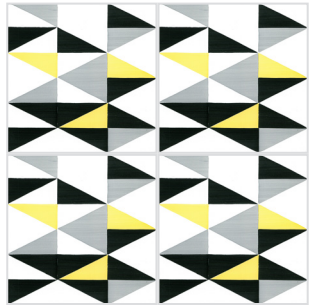

The background of the page is an abstract composition of overlapping, curved shapes in three colors: a vibrant red, a clean white, and a muted grey. The shapes are layered, creating a sense of depth and movement. A semi-transparent grey rectangle is positioned in the upper left quadrant, containing the text.

5. Rosa  
Manganese Scuro  
Manganese Chiaro

6. Turchese  
Azzurro Napoli Scuro  
Azzurro Napoli Chiaro

ALFRED

1. Turchese  
Rosa  
Avana

1. Turchese  
Rosa  
Avana

2. Nero  
Grigio  
Giallo

3. Verde Bosco  
Giallo  
Giallo Sole

4. Manganese Scuro  
Turchese  
Manganese Chiaro

5. Manganese Scuro  
Rosa  
Manganese Chiaro

6. Azzurro Napoli Scuro  
Turchese  
Azzurro Napoli Chiaro

**MARION**

**2. Grigio  
Nero  
Giallo**

**1. Rosa  
Turchese  
Avana**

**1. Rosa  
Turchese  
Avana**

**3. Giallo  
Verde Bosco  
Giallo Sole**

**4. Turchese  
Manganese Scuro  
Manganese Chiaro**

**5. Rosa  
Manganese Scuro  
Manganese Chiaro**

**6. Turchese  
Azzurro Napoli Scuro  
Azzurro Napoli Chiaro**