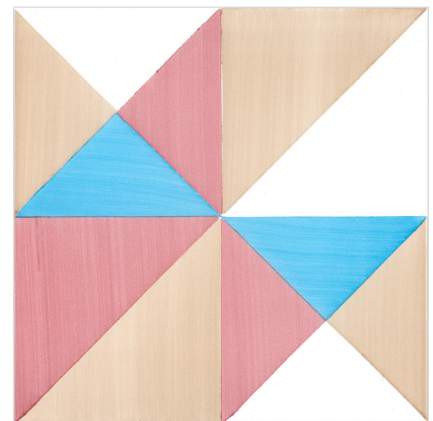

The background of the page is an abstract composition of overlapping, curved shapes in three colors: a vibrant red, a clean white, and a muted grey. The shapes are layered, creating a sense of depth and movement. A semi-transparent grey rectangle is positioned in the upper left quadrant, containing the text.

**1. Rosa  
Avana**

**3. Giallo  
Giallo Sole**

**4. Turchese  
Manganese Chiaro**

**5. Rosa  
Manganese Chiaro**

**6. Turchese  
Azzurro Napoli C.**

**JOANIE**

**2. Nero  
Grigio  
Giallo**

**1. Turchese  
Rosa  
Avana**

11. Vinaccia  
Rosa  
Avana

12. Manganese Scuro  
Giallo Sole  
Manganese Chiaro

7. Verde Bosco  
Verde Costiera  
Avana

**RICHIE**

**2. Grigio  
Nero  
Giallo**

**1. Rosa  
Turchese  
Avana**

**1. Rosa  
Turchese  
Avana**

**11. Vinaccia  
Rosa  
Avana**

**12. Manganese Scuro  
Giallo Sole  
Manganese Chiaro**