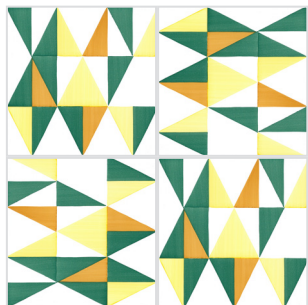

The background of the page is an abstract composition of overlapping, curved shapes in three colors: a vibrant red, a clean white, and a muted grey. The shapes are layered, creating a sense of depth and movement. A semi-transparent grey rectangle is positioned in the upper left quadrant, containing the text.

5. Rosa  
Manganese Scuro  
Manganese Chiaro

6. Turchese  
Azzurro Napoli Scuro  
Azzurro Napoli Chiaro

ALFRED

1. Turchese  
Rosa  
Avana

1. Turchese  
Rosa  
Avana

2. Nero  
Grigio  
Giallo

3. Verde Bosco  
Giallo  
Giallo Sole

4. Manganese Scuro  
Turchese  
Manganese Chiaro

5. Manganese Scuro  
Rosa  
Manganese Chiaro

6. Azzurro Napoli Scuro  
Turchese  
Azzurro Napoli Chiaro

**MARION**

**2. Grigio  
Nero  
Giallo**

**1. Rosa  
Turchese  
Avana**

**1. Rosa  
Turchese  
Avana**

**3. Giallo  
Verde Bosco  
Giallo Sole**

**4. Turchese  
Manganese Scuro  
Manganese Chiaro**

**5. Rosa  
Manganese Scuro  
Manganese Chiaro**

**6. Turchese  
Azzurro Napoli Scuro  
Azzurro Napoli Chiaro**