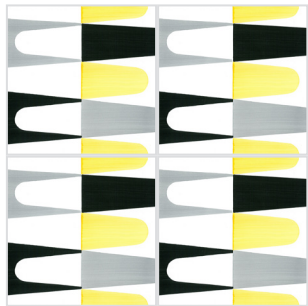

The background of the page is an abstract composition of overlapping, curved shapes in three colors: a vibrant red, a clean white, and a muted grey. The shapes are layered, creating a sense of depth and movement. A semi-transparent grey rectangle is positioned in the upper left quadrant, containing the text.

**11. Vinaccia  
Rosa  
Avana**

**12. Manganese Scuro  
Giallo Sole  
Manganese Chiaro**

ARNOLD'S

7. Verde Bosco  
Verde Costiera  
Avana

8. Nero  
Grigio  
Rosa

9. Vinaccia  
Rosa  
Grigio

10. Azzurro Napoli Scuro  
Grigio  
Azzurro Napoli Chiaro

11. Vinaccia  
Rosa  
Avana

12. Manganese Scuro  
Giallo Sole  
Manganese Chiaro

7. Verde Bosco  
Verde Costiera  
Avana

**RICHIE**

**2. Grigio  
Nero  
Giallo**

**1. Rosa  
Turchese  
Avana**

**1. Rosa  
Turchese  
Avana**

**3. Giallo  
Verde Bosco  
Giallo Sole**

**4. Turchese  
Manganese Scuro  
Manganese Chiaro**

**5. Rosa  
Manganese Scuro  
Manganese Chiaro**

**6. Turchese  
Azzurro Napoli Scuro  
Azzurro Napoli Chiaro**