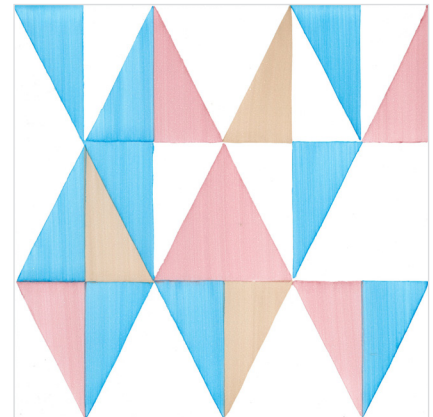

The background of the page is an abstract composition of overlapping, curved shapes in three colors: a vibrant red, a clean white, and a muted grey. The shapes are layered, creating a sense of depth and movement. A semi-transparent grey rectangle is positioned in the upper left quadrant, containing the text.

4. Manganese Scuro  
Turchese  
Manganese Chiaro

5. Manganese Scuro  
Rosa  
Manganese Chiaro

6. Azzurro Napoli Scuro  
Turchese  
Azzurro Napoli Chiaro

**MARION**

**2. Grigio  
Nero  
Giallo**

**1. Rosa  
Turchese  
Avana**