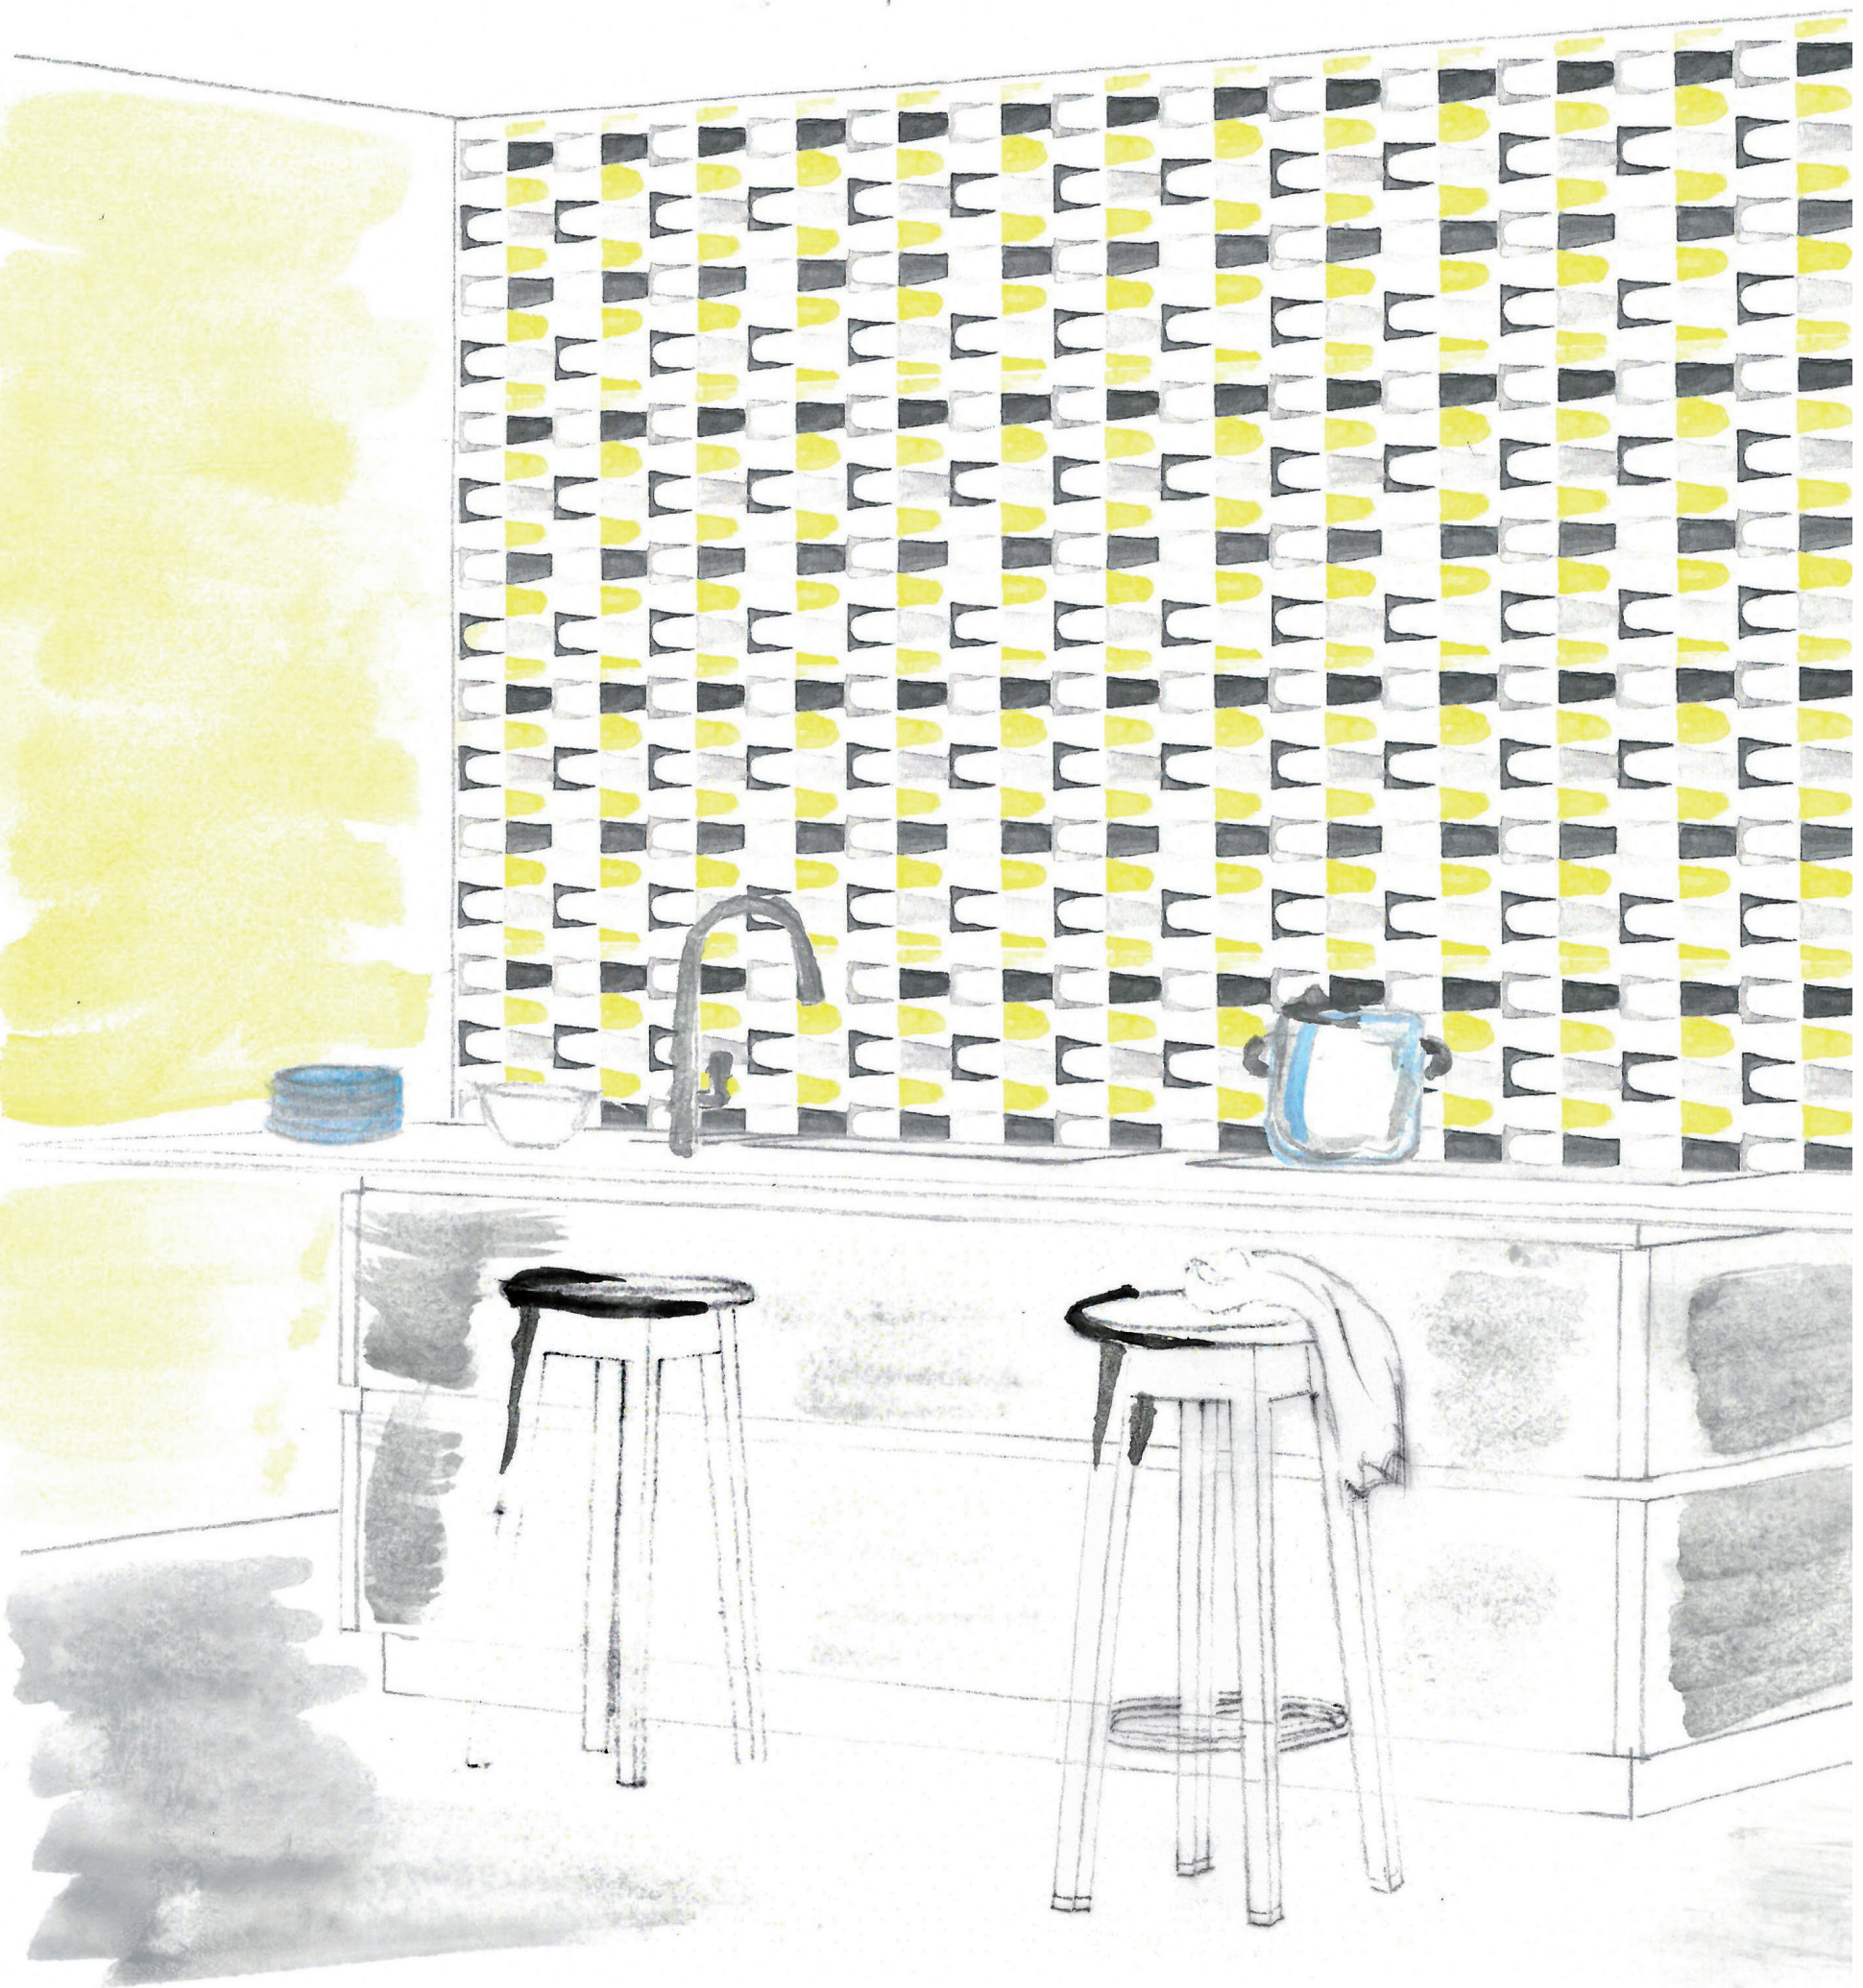

The background of the page is an abstract composition of overlapping, curved shapes in three colors: a vibrant red, a clean white, and a muted grey. The shapes are layered, creating a sense of depth and movement. A semi-transparent grey rectangle is positioned in the upper left quadrant, containing the text.

**11. Vinaccia  
Rosa  
Avana**

**12. Manganese Scuro  
Giallo Sole  
Manganese Chiaro**

ARNOLD'S

7. Verde Bosco  
Verde Costiera  
Avana

8. Nero  
Grigio  
Rosa

9. Vinaccia  
Rosa  
Grigio

10. Azzurro Napoli Scuro  
Grigio  
Azzurro Napoli Chiaro

11. Vinaccia  
Rosa  
Avana

12. Manganese Scuro  
Giallo Sole  
Manganese Chiaro

7. Verde Bosco  
Verde Costiera  
Avana

**RICHIE**

**2. Grigio  
Nero  
Giallo**

**1. Rosa  
Turchese  
Avana**

**1. Rosa  
Turchese  
Avana**