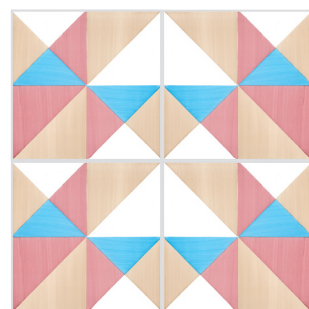

The background of the page is an abstract composition of overlapping, curved shapes in three colors: a vibrant red, a clean white, and a muted grey. The shapes are layered, creating a sense of depth and movement. A semi-transparent grey rectangle is positioned in the upper left quadrant, containing the text.

**1. Rosa  
Avana**

**3. Giallo  
Giallo Sole**

**4. Turchese  
Manganese Chiaro**

**5. Rosa  
Manganese Chiaro**

**6. Turchese  
Azzurro Napoli C.**

**JOANIE**

**2. Nero  
Grigio  
Giallo**

**1. Turchese  
Rosa  
Avana**

**CUNNINGHAM**

**8. Nero  
Grigio  
Rosa**

**7. Verde Bosco  
Avana  
Verde Costiera**

**7. Verde Bosco  
Avana  
Verde Costiera**

**9. Grigio  
Rosa  
Vinaccia**

**10. Azzurro Napoli Scuro  
Grigio  
Azzurro Napoli Chiaro**

**11. Vinaccia  
Rosa  
Avana**

**12. Manganese Scuro  
Giallo Sole  
Manganese Chiaro**