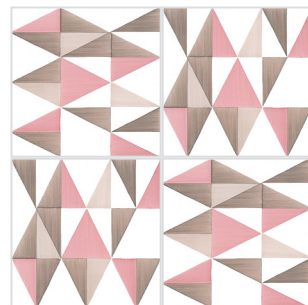

The background of the page is an abstract composition of overlapping, curved shapes in three colors: a vibrant red, a clean white, and a muted grey. The shapes are layered, creating a sense of depth and movement. A semi-transparent grey rectangle is positioned in the upper left quadrant, containing the text.

5. Rosa  
Manganese Scuro  
Manganese Chiaro

6. Turchese  
Azzurro Napoli Scuro  
Azzurro Napoli Chiaro

ALFRED

1. Turchese  
Rosa  
Avana

1. Turchese  
Rosa  
Avana

2. Nero  
Grigio  
Giallo

3. Verde Bosco  
Giallo  
Giallo Sole

4. Manganese Scuro  
Turchese  
Manganese Chiaro

5. Manganese Scuro  
Rosa  
Manganese Chiaro

6. Azzurro Napoli Scuro  
Turchese  
Azzurro Napoli Chiaro

**MARION**

**2. Grigio  
Nero  
Giallo**

**1. Rosa  
Turchese  
Avana**

**1. Rosa  
Turchese  
Avana**

**3. Giallo  
Verde Bosco  
Giallo Sole**

**4. Turchese  
Manganese Scuro  
Manganese Chiaro**

**5. Rosa  
Manganese Scuro  
Manganese Chiaro**

**6. Turchese  
Azzurro Napoli Scuro  
Azzurro Napoli Chiaro**