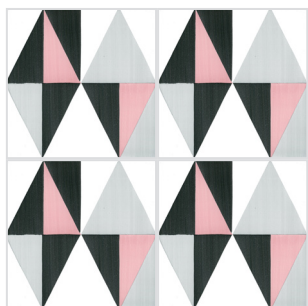

The background of the page is an abstract composition of overlapping, curved shapes in three colors: a vibrant red, a clean white, and a muted grey. The shapes are layered, creating a sense of depth and movement. A semi-transparent grey rectangle is positioned in the upper left quadrant, containing the text.

4. Manganese Scuro  
Turchese  
Manganese Chiaro

5. Manganese Scuro  
Rosa  
Manganese Chiaro

6. Azzurro Napoli Scuro  
Turchese  
Azzurro Napoli Chiaro

**MARION**

**2. Grigio  
Nero  
Giallo**

**1. Rosa  
Turchese  
Avana**

**1. Rosa  
Turchese  
Avana**

**3. Giallo  
Verde Bosco  
Giallo Sole**

**4. Turchese  
Manganese Scuro  
Manganese Chiaro**

**5. Rosa  
Manganese Scuro  
Manganese Chiaro**

**6. Turchese  
Azzurro Napoli Scuro  
Azzurro Napoli Chiaro**

**HOWARD**

**8. Nero  
Grigio  
Rosa**

**7. Verde Bosco  
Avana  
Verde Costiera**

**7. Verde Bosco  
Avana  
Verde Costiera**

**9. Grigio  
Rosa  
Vinaccia**

**10. Azzurro Napoli Scuro  
Grigio  
Azzurro Napoli Chiaro**