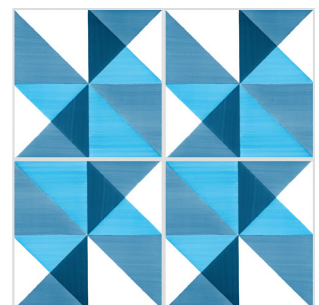

The background of the page is an abstract composition of overlapping, curved shapes in three colors: a vibrant red, a clean white, and a muted grey. The shapes are layered, creating a sense of depth and movement. A semi-transparent grey rectangle is positioned in the upper left quadrant, containing the text.

**1. Turchese  
Rosa  
Avana**

**3. Verde Bosco  
Giallo  
Giallo Sole**

**4. Manganese Scuro  
Turchese  
Manganese Chiaro**

**5. Manganese Scuro  
Rosa  
Manganese Chiaro**

**6. Azzurro Napoli Scuro  
Turchese  
Azzurro Napoli Chiaro**

WARREN

7. Verde Bosco  
Avana  
Verde Costiera

8. Nero  
Grigio  
Rosa

9. Grigio  
Rosa  
Vinaccia

10. Azzurro Napoli Scuro  
Grigio  
Azzurro Napoli Chiaro

11. Vinaccia  
Rosa  
Avana

12. Manganese Scuro  
Giallo Sole  
Manganese Chiaro

**11. Vinaccia  
Rosa  
Avana**

**12. Manganese Scuro  
Giallo Sole  
Manganese Chiaro**