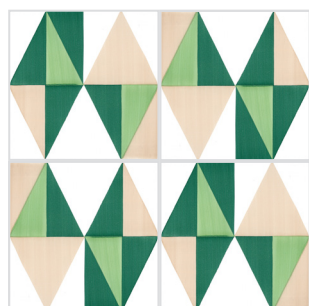

The background of the page is an abstract composition of overlapping, curved shapes in three colors: a vibrant red, a clean white, and a muted grey. The shapes are layered, creating a sense of depth and movement. A semi-transparent grey rectangle is positioned in the upper left quadrant, containing the text.

4. Manganese Scuro  
Turchese  
Manganese Chiaro

5. Manganese Scuro  
Rosa  
Manganese Chiaro

6. Azzurro Napoli Scuro  
Turchese  
Azzurro Napoli Chiaro

**MARION**

**2. Grigio  
Nero  
Giallo**

**1. Rosa  
Turchese  
Avana**

**1. Rosa  
Turchese  
Avana**

**3. Giallo  
Verde Bosco  
Giallo Sole**

**4. Turchese  
Manganese Scuro  
Manganese Chiaro**

**5. Rosa  
Manganese Scuro  
Manganese Chiaro**

**6. Turchese  
Azzurro Napoli Scuro  
Azzurro Napoli Chiaro**

**HOWARD**

**8. Nero  
Grigio  
Rosa**

**7. Verde Bosco  
Avana  
Verde Costiera**

**7. Verde Bosco  
Avana  
Verde Costiera**

**9. Grigio  
Rosa  
Vinaccia**

**10. Azzurro Napoli Scuro  
Grigio  
Azzurro Napoli Chiaro**