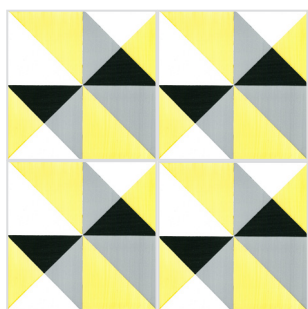

The background of the page is an abstract composition of overlapping, curved shapes in three colors: a vibrant red, a clean white, and a muted grey. The shapes are layered, creating a sense of depth and movement. A semi-transparent grey rectangle is positioned in the upper left quadrant, containing the text.

7. Verde Bosco  
Verde Costiera  
Avana

11. Vinaccia  
Rosa  
Avana

8. Nero  
Grigio  
Rosa

12. Manganese Scuro  
Giallo Sole  
Manganese Chiaro

RALPH

**CHUCK**

**2. Grigio  
Giallo**

**1. Rosa  
Avana**

**1. Rosa  
Avana**

**3. Giallo  
Giallo Sole**

**4. Turchese  
Manganese Chiaro**

**5. Rosa  
Manganese Chiaro**

**6. Turchese  
Azzurro Napoli C.**

**JOANIE**

**2. Nero  
Grigio  
Giallo**

**1. Turchese  
Rosa  
Avana**

**1. Turchese  
Rosa  
Avana**

**3. Verde Bosco  
Giallo  
Giallo Sole**

**4. Manganese Scuro  
Turchese  
Manganese Chiaro**

**5. Manganese Scuro  
Rosa  
Manganese Chiaro**

**6. Azzurro Napoli Scuro  
Turchese  
Azzurro Napoli Chiaro**