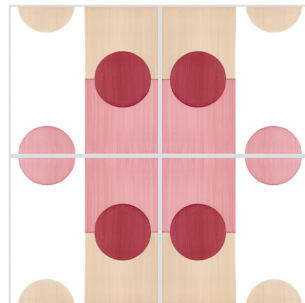

The background of the page is an abstract composition of overlapping, curved shapes in three colors: a vibrant red, a clean white, and a muted grey. The shapes are layered, creating a sense of depth and movement. A semi-transparent grey rectangle is positioned in the upper left quadrant, containing the text.

# Happy Days

---

20x20

7. Verde Bosco  
Verde Costiera  
Avana

9. Vinaccia  
Rosa  
Grigio

10. Azzurro Napoli Scuro  
Grigio  
Azzurro Napoli Chiaro

7. Verde Bosco  
Verde Costiera  
Avana

11. Vinaccia  
Rosa  
Avana

8. Nero  
Grigio  
Rosa

12. Manganese Scuro  
Giallo Sole  
Manganese Chiaro

DRIVE IN

7. Verde Bosco  
Verde Costiera  
Avana

9. Vinaccia  
Rosa  
Grigio

10. Azzurro Napoli Scuro  
Grigio  
Azzurro Napoli Chiaro

**11. Vinaccia  
Rosa  
Avana**

**12. Manganese Scuro  
Giallo Sole  
Manganese Chiaro**