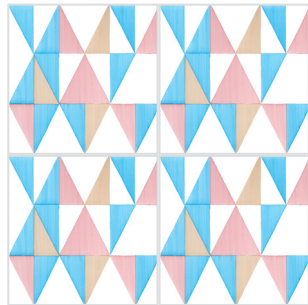

The background of the page is an abstract composition of overlapping, curved shapes in three colors: a vibrant red, a clean white, and a muted grey. The shapes are layered, creating a sense of depth and movement. A semi-transparent grey rectangle is positioned in the upper left quadrant, containing the text.

5. Rosa  
Manganese Scuro  
Manganese Chiaro

6. Turchese  
Azzurro Napoli Scuro  
Azzurro Napoli Chiaro

ALFRED

1. Turchese  
Rosa  
Avana

1. Turchese  
Rosa  
Avana

2. Nero  
Grigio  
Giallo

3. Verde Bosco  
Giallo  
Giallo Sole

4. Manganese Scuro  
Turchese  
Manganese Chiaro

5. Manganese Scuro  
Rosa  
Manganese Chiaro

6. Azzurro Napoli Scuro  
Turchese  
Azzurro Napoli Chiaro

**MARION**

**2. Grigio  
Nero  
Giallo**

**1. Rosa  
Turchese  
Avana**

**1. Rosa  
Turchese  
Avana**

**3. Giallo  
Verde Bosco  
Giallo Sole**

**4. Turchese  
Manganese Scuro  
Manganese Chiaro**

**5. Rosa  
Manganese Scuro  
Manganese Chiaro**

**6. Turchese  
Azzurro Napoli Scuro  
Azzurro Napoli Chiaro**