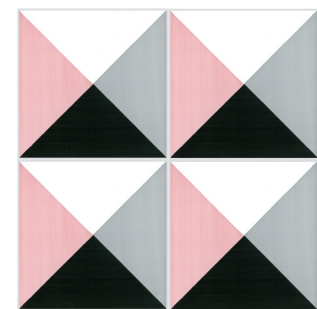

8. Nero
Grigio
Rosa