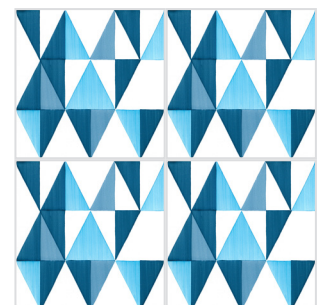

The background of the page is an abstract composition of overlapping, curved shapes in three colors: a vibrant red, a clean white, and a muted grey. The shapes are layered, creating a sense of depth and movement. A semi-transparent grey rectangle is positioned in the upper left quadrant, containing the text.

4. Manganese Scuro  
Turchese  
Manganese Chiaro

5. Manganese Scuro  
Rosa  
Manganese Chiaro

6. Azzurro Napoli Scuro  
Turchese  
Azzurro Napoli Chiaro

**MARION**

**2. Grigio  
Nero  
Giallo**

**1. Rosa  
Turchese  
Avana**

**1. Rosa  
Turchese  
Avana**

**3. Giallo  
Verde Bosco  
Giallo Sole**

**4. Turchese  
Manganese Scuro  
Manganese Chiaro**

**5. Rosa  
Manganese Scuro  
Manganese Chiaro**

**6. Turchese  
Azzurro Napoli Scuro  
Azzurro Napoli Chiaro**

**HOWARD**

**8. Nero  
Grigio  
Rosa**

**7. Verde Bosco  
Avana  
Verde Costiera**

**7. Verde Bosco  
Avana  
Verde Costiera**

**9. Grigio  
Rosa  
Vinaccia**

**10. Azzurro Napoli Scuro  
Grigio  
Azzurro Napoli Chiaro**