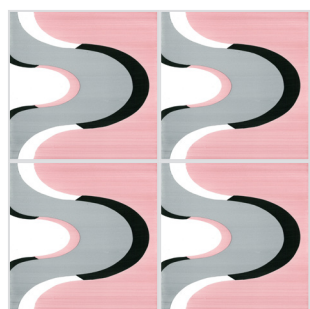

The background of the page is an abstract composition of overlapping, curved shapes in three colors: a vibrant red, a clean white, and a muted grey. The shapes are layered, creating a sense of depth and movement. A semi-transparent grey rectangle is positioned in the upper left quadrant, containing the text.

**HOWARD**

**8. Nero  
Grigio  
Rosa**

**7. Verde Bosco  
Avana  
Verde Costiera**

**7. Verde Bosco  
Avana  
Verde Costiera**

**9. Grigio  
Rosa  
Vinaccia**

**10. Azzurro Napoli Scuro  
Grigio  
Azzurro Napoli Chiaro**

**11. Vinaccia  
Rosa  
Avana**

**12. Manganese Scuro  
Giallo Sole  
Manganese Chiaro**

ARNOLD'S

7. Verde Bosco  
Verde Costiera  
Avana

8. Nero  
Grigio  
Rosa

9. Vinaccia  
Rosa  
Grigio

10. Azzurro Napoli Scuro  
Grigio  
Azzurro Napoli Chiaro