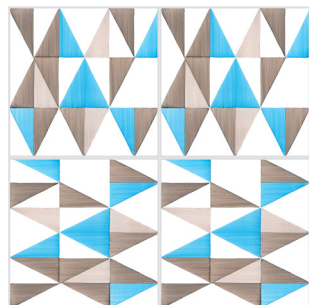

The background of the page is an abstract composition of overlapping, curved shapes in three colors: a vibrant red, a clean white, and a muted grey. The shapes are layered, creating a sense of depth and movement. A semi-transparent grey rectangle is positioned in the upper left quadrant, containing the text.

5. Rosa  
Manganese Scuro  
Manganese Chiaro

6. Turchese  
Azzurro Napoli Scuro  
Azzurro Napoli Chiaro

ALFRED

1. Turchese  
Rosa  
Avana

1. Turchese  
Rosa  
Avana

2. Nero  
Grigio  
Giallo

3. Verde Bosco  
Giallo  
Giallo Sole

4. Manganese Scuro  
Turchese  
Manganese Chiaro

5. Manganese Scuro  
Rosa  
Manganese Chiaro

6. Azzurro Napoli Scuro  
Turchese  
Azzurro Napoli Chiaro

**MARION**

**2. Grigio  
Nero  
Giallo**

**1. Rosa  
Turchese  
Avana**

**1. Rosa  
Turchese  
Avana**

**3. Giallo  
Verde Bosco  
Giallo Sole**

**4. Turchese  
Manganese Scuro  
Manganese Chiaro**

**5. Rosa  
Manganese Scuro  
Manganese Chiaro**

**6. Turchese  
Azzurro Napoli Scuro  
Azzurro Napoli Chiaro**