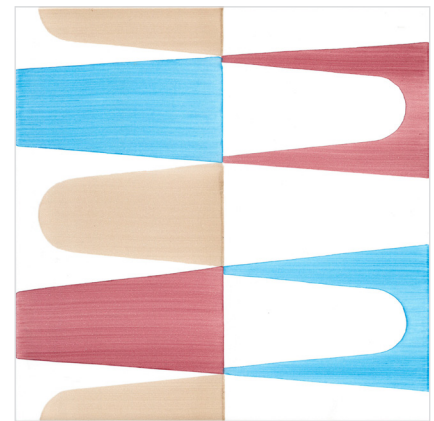

The background of the page is an abstract composition of overlapping, curved shapes in three colors: a vibrant red, a clean white, and a muted grey. The shapes are layered, creating a sense of depth and movement. A semi-transparent grey rectangle is positioned in the upper left quadrant, containing the text.

**11. Vinaccia  
Rosa  
Avana**

**12. Manganese Scuro  
Giallo Sole  
Manganese Chiaro**

ARNOLD'S

7. Verde Bosco  
Verde Costiera  
Avana

8. Nero  
Grigio  
Rosa

9. Vinaccia  
Rosa  
Grigio

10. Azzurro Napoli Scuro  
Grigio  
Azzurro Napoli Chiaro

11. Vinaccia  
Rosa  
Avana

12. Manganese Scuro  
Giallo Sole  
Manganese Chiaro

7. Verde Bosco  
Verde Costiera  
Avana

**RICHIE**

**2. Grigio  
Nero  
Giallo**

**1. Rosa  
Turchese  
Avana**

**1. Rosa  
Turchese  
Avana**

**3. Giallo  
Verde Bosco  
Giallo Sole**

**4. Turchese  
Manganese Scuro  
Manganese Chiaro**

**5. Rosa  
Manganese Scuro  
Manganese Chiaro**

**6. Turchese  
Azzurro Napoli Scuro  
Azzurro Napoli Chiaro**