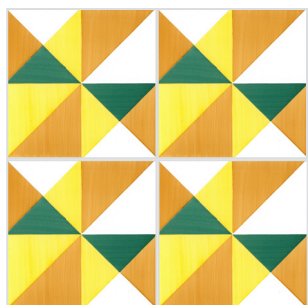

The background of the page is an abstract composition of overlapping, curved shapes in three colors: a vibrant red, a clean white, and a muted grey. The shapes are layered, creating a sense of depth and movement. A semi-transparent grey rectangle is positioned in the upper left quadrant, containing the text.

7. Verde Bosco  
Verde Costiera  
Avana

11. Vinaccia  
Rosa  
Avana

8. Nero  
Grigio  
Rosa

12. Manganese Scuro  
Giallo Sole  
Manganese Chiaro

RALPH

**CHUCK**

**2. Grigio  
Giallo**

**1. Rosa  
Avana**

**1. Rosa  
Avana**

**3. Giallo  
Giallo Sole**

**4. Turchese  
Manganese Chiaro**

**5. Rosa  
Manganese Chiaro**

**6. Turchese  
Azzurro Napoli C.**

**JOANIE**

**2. Nero  
Grigio  
Giallo**

**1. Turchese  
Rosa  
Avana**

**1. Turchese  
Rosa  
Avana**

**3. Verde Bosco  
Giallo  
Giallo Sole**

**4. Manganese Scuro  
Turchese  
Manganese Chiaro**

**5. Manganese Scuro  
Rosa  
Manganese Chiaro**

**6. Azzurro Napoli Scuro  
Turchese  
Azzurro Napoli Chiaro**